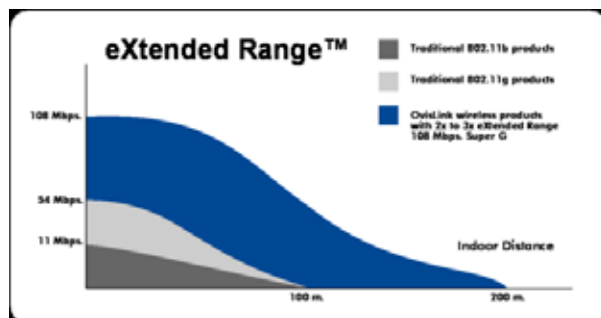

They also incorporate eXtended Range™ technology, which duplicates the coverage.

Características técnicas / Especificaciones:

Technical features:

- **Standards:**
  - IEEE 802.11b
  - IEEE 802.11g
- **Chipset:** Atheros
- **Interface:** USB 2.0, 1.1 and 1.0
- **Antenna:** Internal
- **Radiofrequency:**
  - IEEE 802.11b (DSSS)
  - IEEE 802.11g Orthogonal Frequency
  - Division Multiplexing (OFDM)
- **Transmission Rate:**
  - 108/54/48/36/24/12/9/6/11/5.5/2/1 (Auto Rate Sensing)
- **Wireless frequency range:**
  - 2412 ~ 2484 MHz ISM
- **Support:**
  - WEP encryption (64/128/152 bits)
  - Security: WPA and TKIP/AES.
  - IEEE 802.1x
  - Wireless Roaming.
- **Range of coverage:**
  - Inside: 35 - 100 m.
  - Out: 100 - 300 m.
- **Operative system support:**
  - Windows 98SE / ME / 2000 / XP