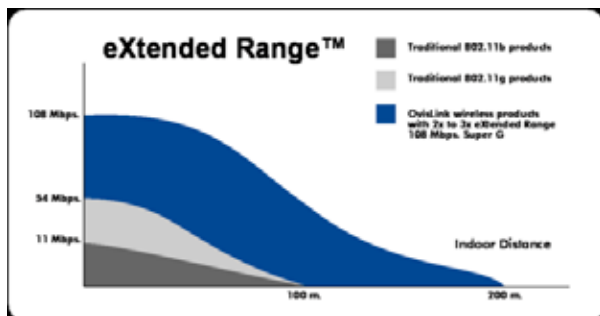

EVO-W108PCM

PCMCIA adapter Super G (108 Mbps.)

WEP Security of 64/128/256 bits.

Chipset Atheros

CardBus Interface of 32 bits.

Index

5.4

The EVO-W108PCM is a wireless adaptor of 108 Mbps. CardBus. This adaptor incorporates Super G technology, which can reach transmission speeds of 108 Real Mbps. when communicating with other Super G devices.

Completely compatible with 802.11b and 802.11g standards.

Además, incorporan la tecnología eXtended Range™ que duplica la cobertura.

Technical features:

- **Standards:**
 - IEEE 802.11b
 - IEEE 802.11g
- **Chipset:** Atheros
- **Interface:** CardBus 32 bits.
- **Antenna:** Internal
- **Frequency Range:**
 - 2.412 GHz ~ 2.4835 GHz.
- **Transmission Rate:**
 - 108/54/48/36/24/12/9/6/11/5.5/2/1 (Auto Rate Sensing).
- **802.11b:** Long and short preamble
- **802.11g:** Long preamble
- **Support:**
 - WEP encryption (64/128/152 bits)
 - Security: WPA and TKIP/AES.
 - IEEE 802.1x
 - Wireless Roaming.
- **Transmission distance:**